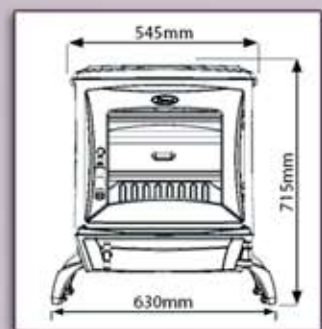

The Glás 14

Save on your bills with this contemporary boiler stove

Features:

- Room and Central Heating 14.4 KW
- 73.8% Total Efficiency
- Up to 4 Hours Refuelling Time
- Top or Rear Flue Outlet
- Heats 10-12 Radiators
- Tested to EN 13240
- Riddling Grate - High Chromate
- Secondary Air Control
- Airwash System For Clean Window
- Outside Air Compatible
- 5 Year Warranty
- Available in Matt Black & Black Enamel

D I M E N S I O N S

Front View

Side View