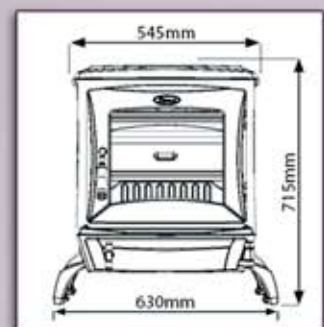

## Features:

- Room and Central Heating 19.5 KW
- 73.4% Total Efficiency
- Top or Rear Flue Outlet
- Heats 12-14 Radiators
- Tested to EN 13240
- Riddling Grate - High Chromate
- Secondary Air Control
- Airwash System For Clean Window
- Outside Air Compatible
- 5 Year Warranty
- Available in Matt Black & Black Enamel

Front View

Side View

D I M E N S I O N S