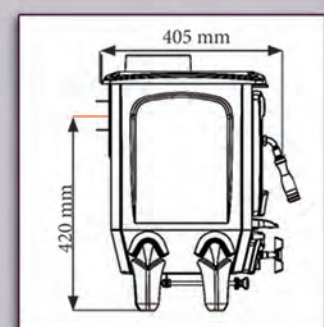

The Glás 6.5

The Baby of the Range, Small but Powerful

Features:

- Room heat only: maximum heat output to room 6.8 kw
- 79.2% Total Efficiency
- Top or Rear Flue Outlet
- Tested to EN 13240
- Multi Fuel Stove
- Riddling Grate
- Primary Air Control
- Secondary Air Control
- Airwash For Clean Window
- 5 Year Warranty
- Available in Matt Black, Majolica Brown & Black Enamell

D I M E N S I O N S

Front View

Side View