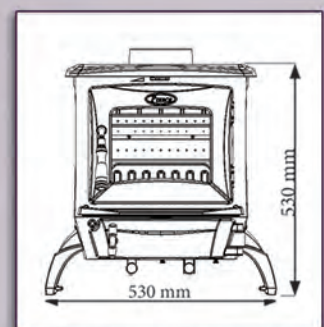

The Glás 6.5

The Baby of the Range, Small but Powerful

Features:

- Room heat only: maximum heat output to room 6.8 kw
- 79.2% Total Efficiency
- Top or Rear Flue Outlet
- Tested to EN 13240
- Multi Fuel Stove
- Riddling Grate
- Primary Air Control
- Secondary Air Control
- Airwash For Clean Window
- 5 Year Warranty
- Available in Matt Black, Majolica Brown & Black Enamell

D I M E N S I O N S

Front View

Side View