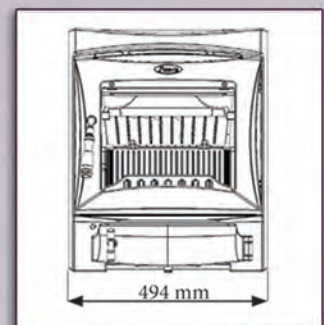

## Features:

- Room heat only: maximum heat output to room 5 kw
- Rear flue outlet
- Tested to EN 13229 2001 a1 2003 a2.2
- 78.5% efficiency model
- Fits 16" & 18" fireplaces
- Multi fuel insert
- Riddling Grate
- Primary Air Control Slider
- Secondary Air System
- Air Wash Slider
- 5 Year Warranty
- Available in Matt Black, Majolica Brown & Black Enamel

D  
I  
M  
E  
N  
S  
I  
O  
N  
S

Front View

Side View